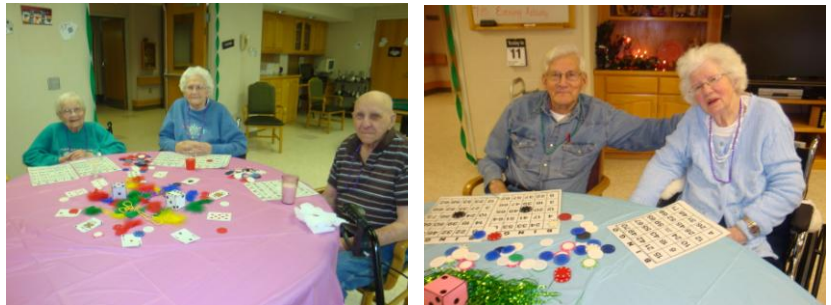

February
2012

The Roseau Manor Newsletter

LifeCare Roseau Manor * 715 Delmore Dr. Roseau, MN 56751* 218-463-4305 *

Celebrating February

**International Expect Success
Month**

Bird Feeding Month

Black History Month

**International Snow Sculpting
Week**

February 1-5

Ballet Day
February 7

Paul Bunyan Day
February 12

Westminster Dog Show
February 13-14

Valentine's Day
February 14

**International Sword
Swallower's Day**
February 25

Leap Year Day
February 29

Las Vegas Party Wednesday, January 11th